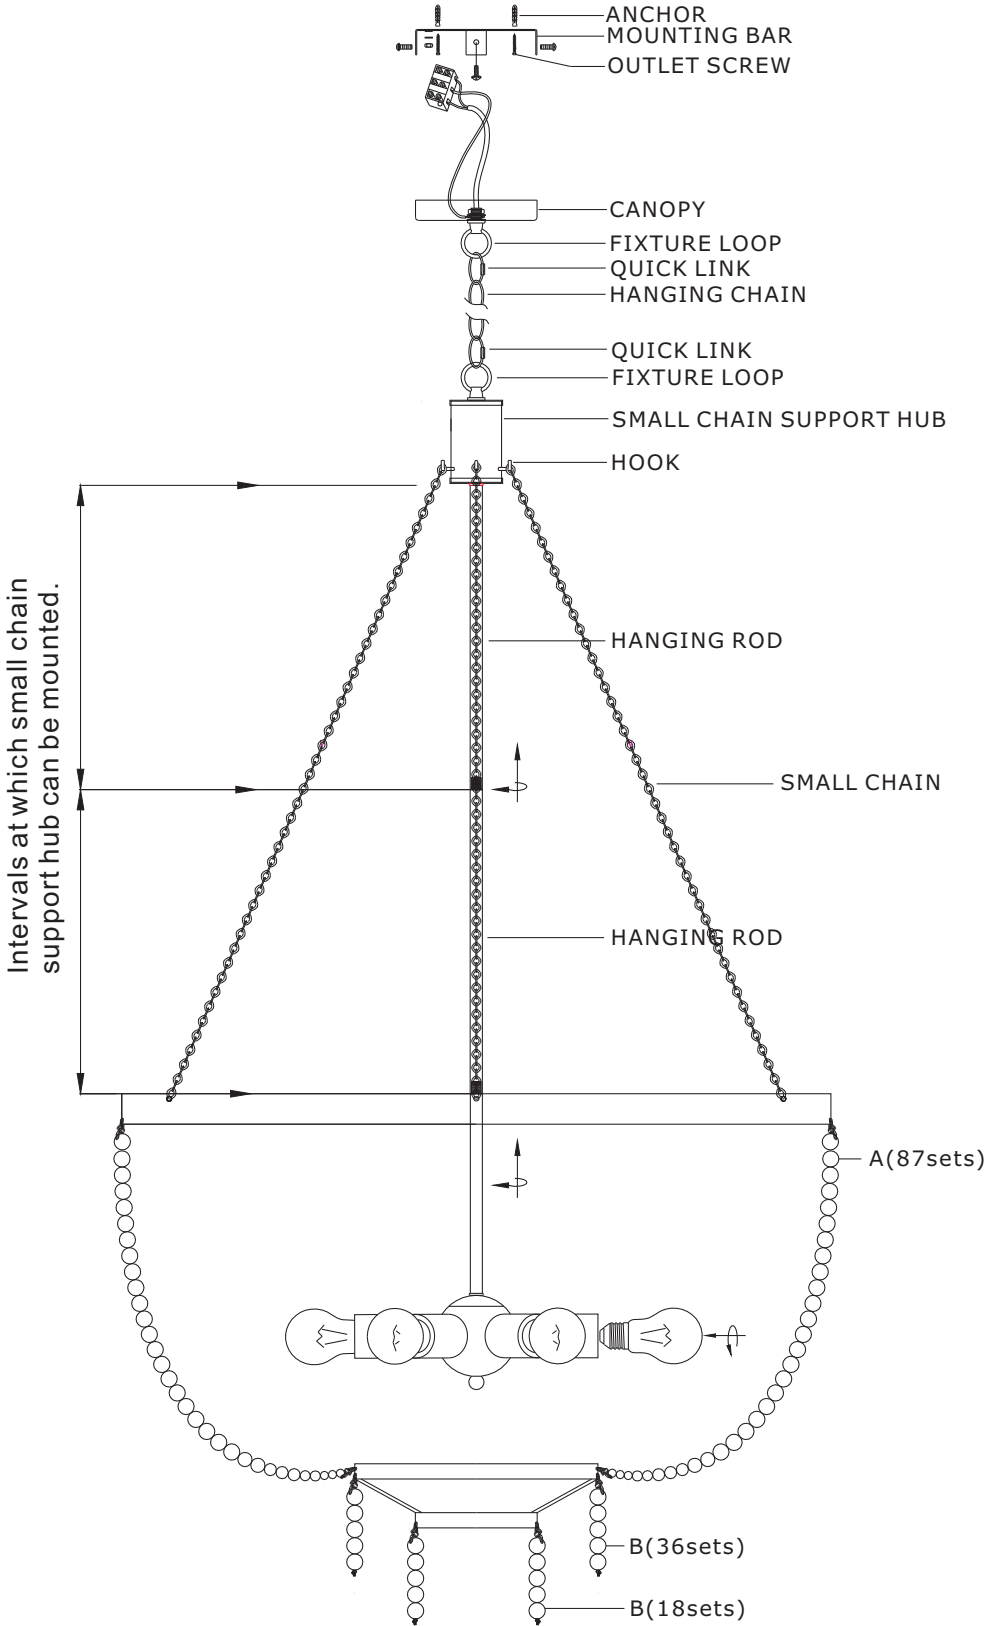

MODEL#: D07292/P5
ASSEMBLY AND DRESSING INSTRUCTIONS

WARNING

Electrical Danger Turn Power off

All electrical components must be installed by a licensed electrician in accordance with the National Electric Code and the appropriate local electrical codes

5 x E27 Med Bulb Recommended.
 Bulb not included.
 LED compatible.

MODEL#: D07292/P3 ASSEMBLY AND DRESSING INSTRUCTIONS

Electrical Danger Turn Power off

All electrical components must be installed by a licensed electrician in accordance with the National Electric Code and the appropriate local electrical codes

3 x E14 Candelabra Bulb Recommended.
Bulb not included.
LED compatible.